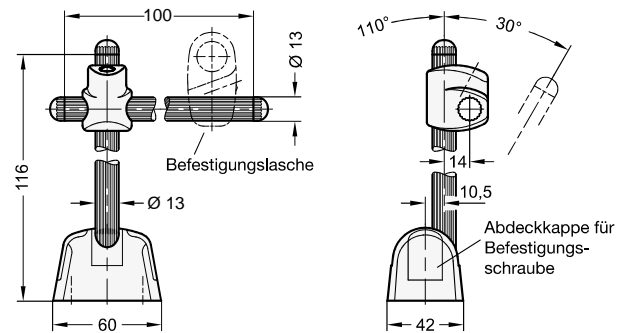

## Accessories for wireless laser sensor RF LDS-NET RF LDS bracket with tripod Material no.: 1390766

### Product features

- Universal clamp for mounting of wireless laser sensor RF LDS-NET
- Flexible mounting and precise positioning of sensor

### Dimensions

Errors and omissions excepted.