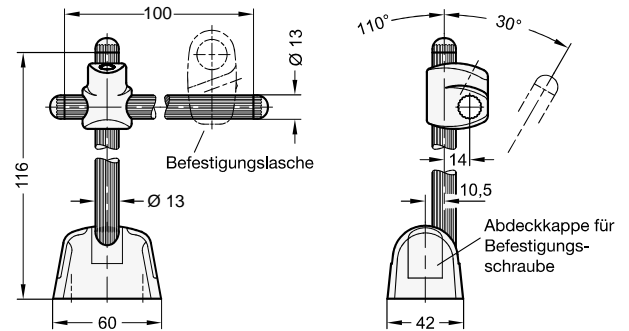

## Accessories for wireless laser sensor RF LDS-NET RF LDS bracket Material no.: 1390766

### Product features

- Universal clamp for mounting of wireless laser sensor RF LDS-NET
- Flexible mounting and precise positioning of sensor

### Dimensions

Errors and omissions excepted.